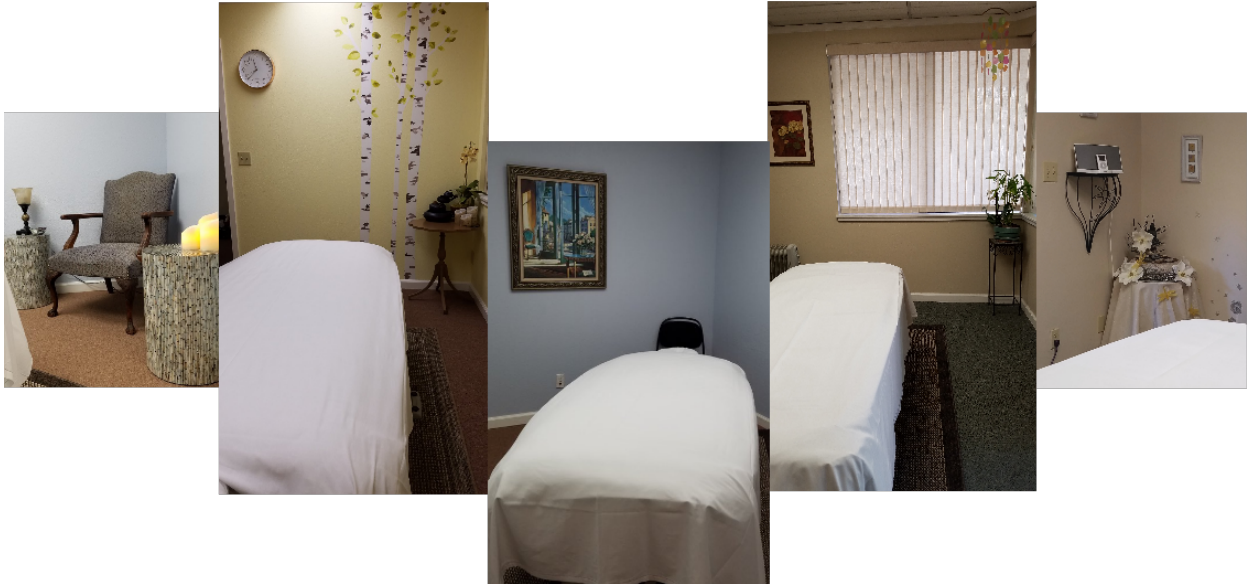

Rising Moon Studios

Shared workspace for Healers

Currently available in Walnut Creek near Lafayette

Each treatment room is fully appointed with a 32" electric lift / manual tilt treatment table, and tasteful, relaxing furnishings. Suitable for massage therapy, acupuncture, physical therapy, hypnotherapy, Reiki, or any healing modality requiring a treatment table.

***Available for full- or part-time use
Check with us for pricing and schedule options***

Easy access from Hwy 680 & 24, Lafayette and Walnut Creek
Garden-like setting · Client waiting area · Stairless access
Bathroom/water close by · Utilities and daily janitorial service included
Use of hospital grade, chemical-free linens available at \$3/set